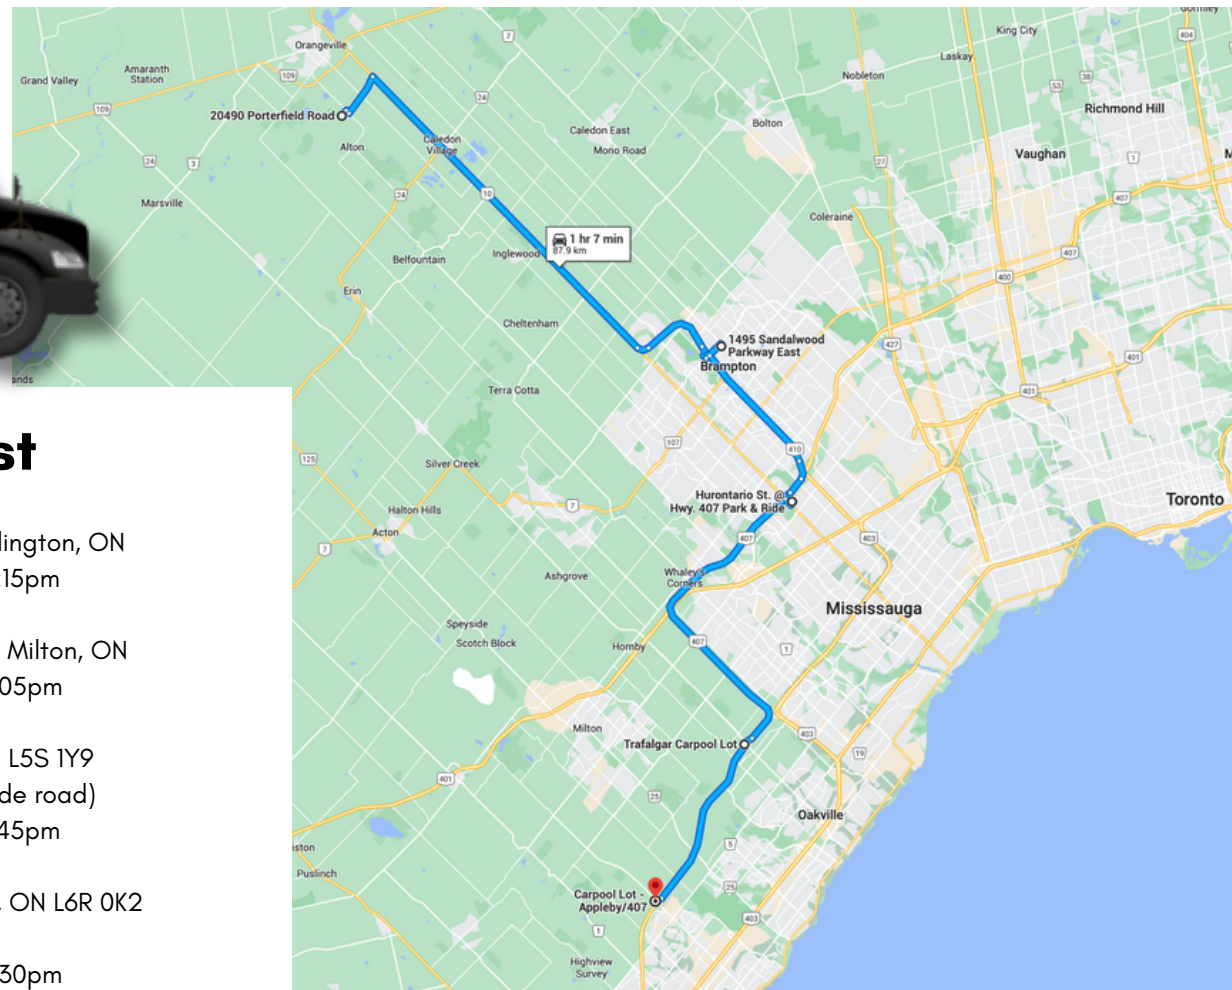

407 ETR West

APPLEBY LINE & 407 CARPOOL, Burlington, ON
Pick Up- 6:40am | Drop Off- 5:15pm

TRAFALGAR ROAD & 407 CARPOOL, Milton, ON
Pick Up- 6:55am | Drop Off- 5:05pm

270 Export Blvd. Mississauga, ON L5S 1Y9
Ram Mandir (Pkg row / area beside road)
Pick Up- 7:15am | Drop Off- 4:45pm

1495 Sandalwood Pkwy E, BRAMPTON, ON L6R 0K2
(at Soccer Fields)
Pick Up- 7:35am | Drop Off- 4:30pm