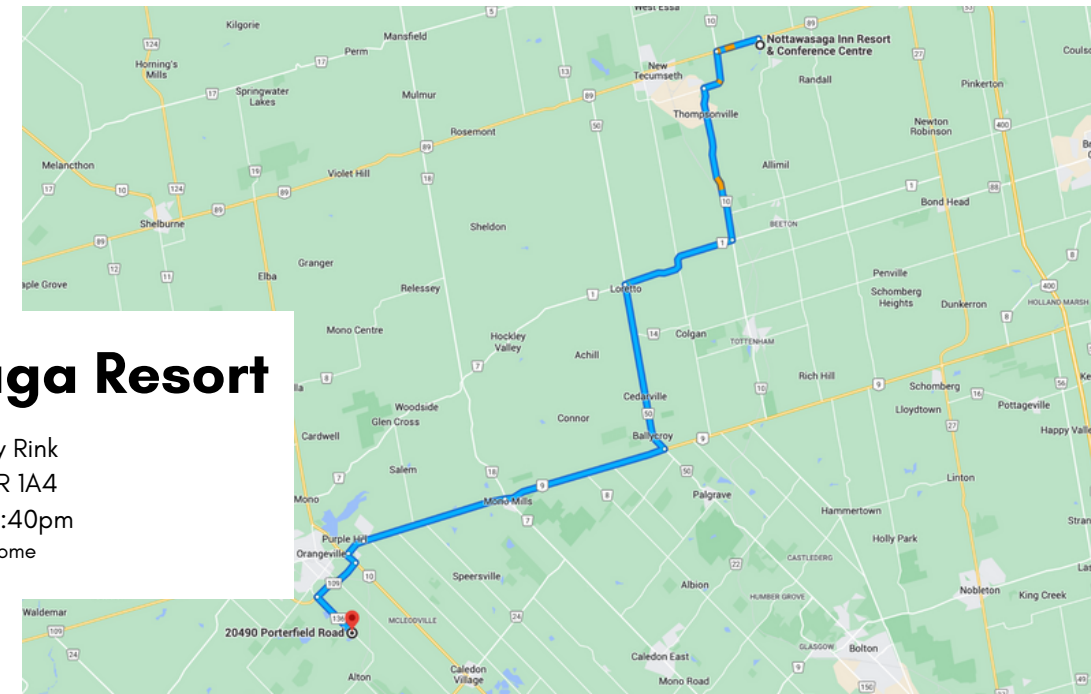

Guelph Shuttle Van

Eastview Community Park, 186 Eastview Rd, Guelph, ON N1E 6X2
 Pick Up- 7:15am | Drop Off- 4:40pm
 *limited space; based on first-come

Alliston Nottawasaga Resort

Nottawasaga Resort Hockey Rink
 6015 ON-89, Alliston, ON L9R 1A4
 Pick Up- 7:15am | Drop Off- 4:40pm
 *limited space; based on first-come

407 ETR West

APPLEBY LINE & 407 CARPOOL, Burlington, ON
 Pick Up- 6:40am | Drop Off- 5:15pm

TRAFALGAR ROAD & 407 CARPOOL, Milton, ON
 Pick Up- 6:55am | Drop Off- 5:05pm

270 Export Blvd. Mississauga, ON L5S 1Y9
 Ram Mandir (Pkg row / area beside road)
 Pick Up- 7:15am | Drop Off- 4:45pm

Hwy 400 & Major Mack.
 Carpool Lot Stop # 5749, Vaughan, ON L4H 2V7
 Pick Up- 6:42am | Drop Off- 5:06 pm

Hwy 400 & Hwy 9 Kettleby
 Carpool Lot Stop #3479
 Pick Up- 7:00am | Drop Off- 4:48pm

Hwy 9 & Hwy 27
 The Breakfast Club at 6048 ON-9, Schomberg, ON L0G 1T0
 Pick Up- 7:09am | Drop Off- 4:38pm

Friday Afternoon ONLY dropoff at 6:00pm
 Hwy 407ETR & Kennedy Road (16 Main St Unionville), Scarborough