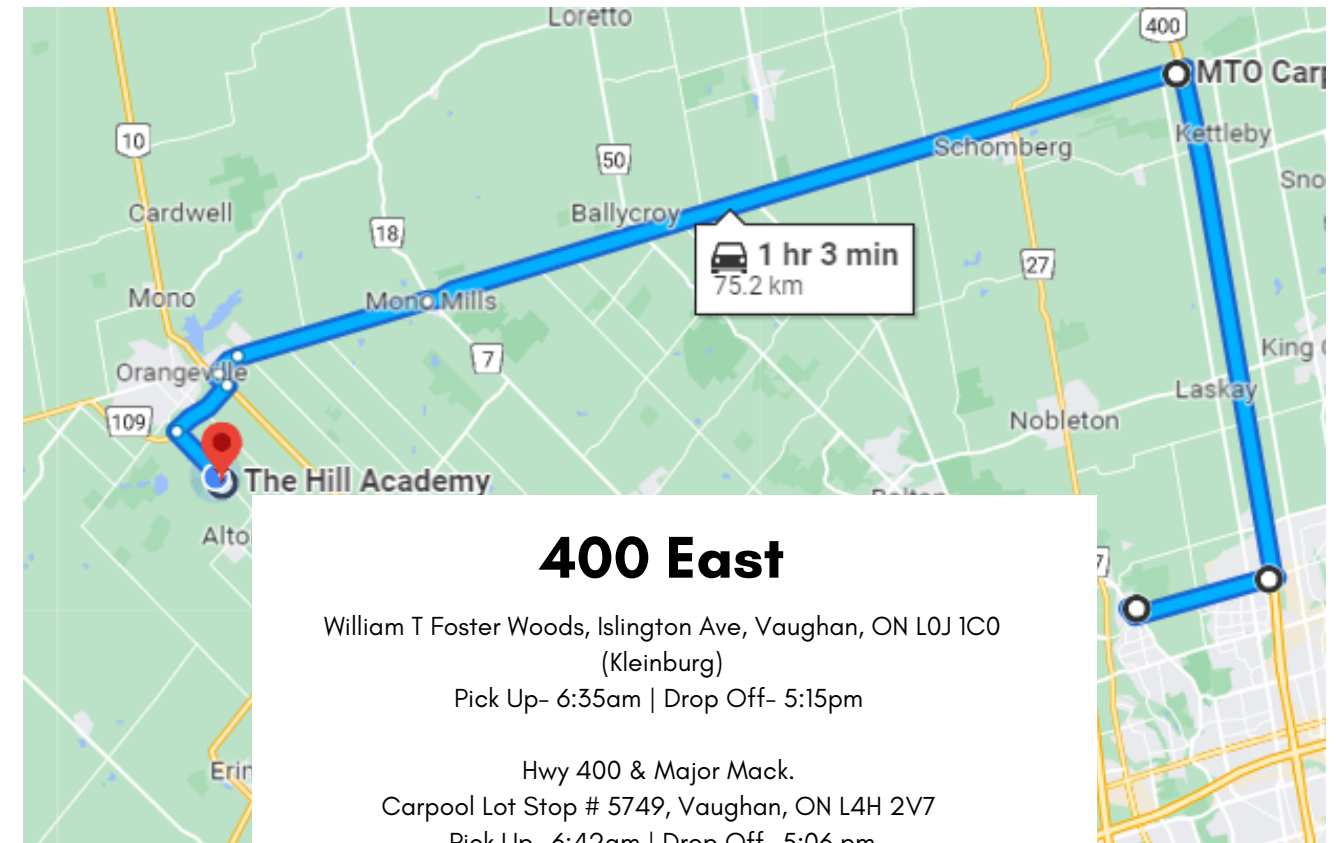

Guelph Shuttle Van

Eastview Community Park, 186 Eastview Rd, Guelph, ON N1E 6X2
 Pick Up- 7:15am | Drop Off- 4:40pm
 *limited space; based on first-come

Alliston Nottawasaga Resort

Nottawasaga Resort Hockey Rink
 6015 ON-89, Alliston, ON L9R 1A4
 Pick Up- 7:15am | Drop Off- 4:40pm
 *limited space; based on first-come

1495 Sandalwood Pkwy E, BRAMPTON, ON L6R 0K2
 (at Soccer Fields)
 Pick Up- 7:35am | Drop Off- 4:30pm

400 East

William T Foster Woods, Islington Ave, Vaughan, ON L0J 1C0
 (Kleinburg)
 Pick Up- 6:35am | Drop Off- 5:15pm

Hwy 400 & Major Mack.
 Carpool Lot Stop # 5749, Vaughan, ON L4H 2V7
 Pick Up- 6:42am | Drop Off- 5:06 pm

Hwy 400 & Hwy 9 Kettleby
 Carpool Lot Stop #3479
 Pick Up- 7:00am | Drop Off- 4:48pm

Hwy 9 & Hwy 27
 The Breakfast Club at 6048 ON-9, Schomberg, ON L0G 1T0
 Pick Up- 7:09am | Drop Off- 4:38pm

Friday Afternoon ONLY dropoff at 6:00pm
 Hwy 407ETR & Kennedy Road (16 Main St Unionville), Scarborough